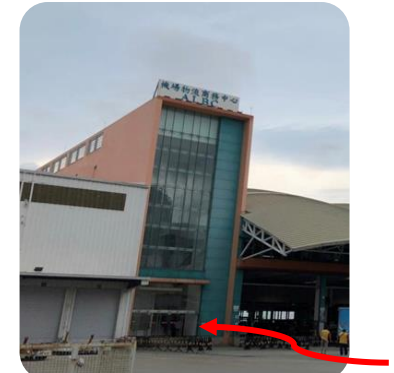

澳門國際機場專營股份有限公司

CAM

- ③ 沿左行駛 (澳門科技大學在右手邊)
Keep on driving at the left hand side (The MUST is on your right hand side)

澳門科技大學

Macao University of Science and Technology (MUST)

- ④ 到達入口後，請駛進訪客停車場
After arrived to the entrance , please dive into the parking lot

機場物流商務中心入口

ALBC Building Entrance

- ⑤ 請駛進訪客停車場 (兩小時內免費)
Please dive into the parking lot (2hrs free)

機場物流商務中心訪客停車場

ALBC Visitor's Parking Lot

- ⑥ 進入大樓後，請使用升降機到達 1 樓
Enter the building and take the lift to the 1st floor

機場物流商務中心入口

ALBC Building Entrance

私家車／計程車 By Car or Taxi

- ⑦ 到達 1 樓後，請進入大門
After arrived to the 1st floor , please enter the door

機場物流商務中心 1 樓大門

ALBC 1st Floor Front Door

- ⑧ 保安處在你面前，請向左轉
The security is in front of you , please turn left

機場物流商務中心保安

ALBC Security

- ⑨ 沿着走廊直行
Go straight

機場物流商務中心走廊

ALBC Corridor

- ⑩ 直行到盡頭後，轉右
Go straight to the end of the path , then turn right

機場物流商務中心走廊

ALBC Corridor