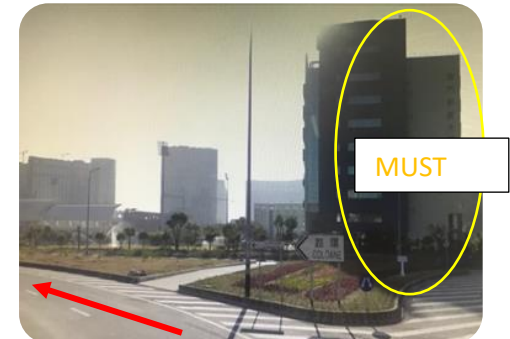

私家車／計程車 By Car or Taxi

- ① 從澳門國際機場向澳門科技大學方向駛去
Drive away from Macau International Airport to MUST direction

澳門國際機場 (天橋)

Macau International Airport (Bridge)

- ② 途經澳門國際機場專營股份有限公司
Pass through CAM's building

澳門國際機場專營股份有限公司

CAM

- ③ 沿左行駛 (澳門科技大學在右手邊)
Keep on driving at the left hand side (The MUST is on your right hand side)

澳門科技大學

Macao University of Science and Technology (MUST)

- ④ 到達入口後，請駛進訪客停車場
After arrived to the entrance , please dive into the parking lot

機場物流商務中心入口

ALBC Building Entrance

- ⑤ 請駛進訪客停車場 (兩小時內免費)
Please dive into the parking lot (2hrs free)

機場物流商務中心訪客停車場

ALBC Visitor's Parking Lot

- ⑥ 進入大樓後，請使用升降機到達 1 樓
Enter the building and take the lift to the 1st floor